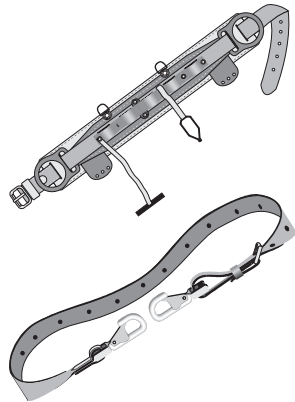

MISCELLANEOUS

ROHN-Loc Harness

Description	Part Number	Weight
ROHN-LOC belt and safety clamp (Includes lanyard, 3 D-rings, and pouch):		
X-Small (waist size 32-40)	RLBELTXS	7.5
Small (waist size 32-40)	RLBELTS	7.5
Medium (waist size 36-44)	RLBELTM	7.5
Large (waist size 40-48)	RLBELTL	7.5
X-large (waist size 46-54)	RLBELTXL	8.0

Belts

Description	Part Number	Weight
Tool and safety belt, 6 ply nylon:		
20" - see sizing instructions below	ETTSBS	4.75
22" - see sizing instructions below	ETTSBM	4.75
24" - see sizing instructions below	ETTSBL	4.75
To determine correct size measure across back, hip to hip, add 2".		
.		
Safety belt, nylon w/2 D rings & nylon lanyard (no tool capacity):		
Small (not illustrated)	ETNSBS	1.2
Medium (not illustrated)	ETNSBM	1.2
Large (not illustrated)	ETNSBL	1.2

Safety Strap

Description	Part Number	Weight
Safety Strap, nylon filament, neoprene impregnated	ETSTRAP	3

Bucket

Description	Part Number	Weight
Bucket, 17" high, No. 1 canvas with cyclac top ring (reinforced leather bottom)	ETCBKT	3

Bolt Bag

Description	Part Number	Weight
Bolt bag, belt, 10"x 11" water repellent canvas	ETBAG	.4

Hard Hat

Description	Part Number	Weight
Hard hat, adjustable	ETHH	1

Gloves

Description	Part Number	Weight
Gloves, leather, shirred elastic wrist	ETLG	1